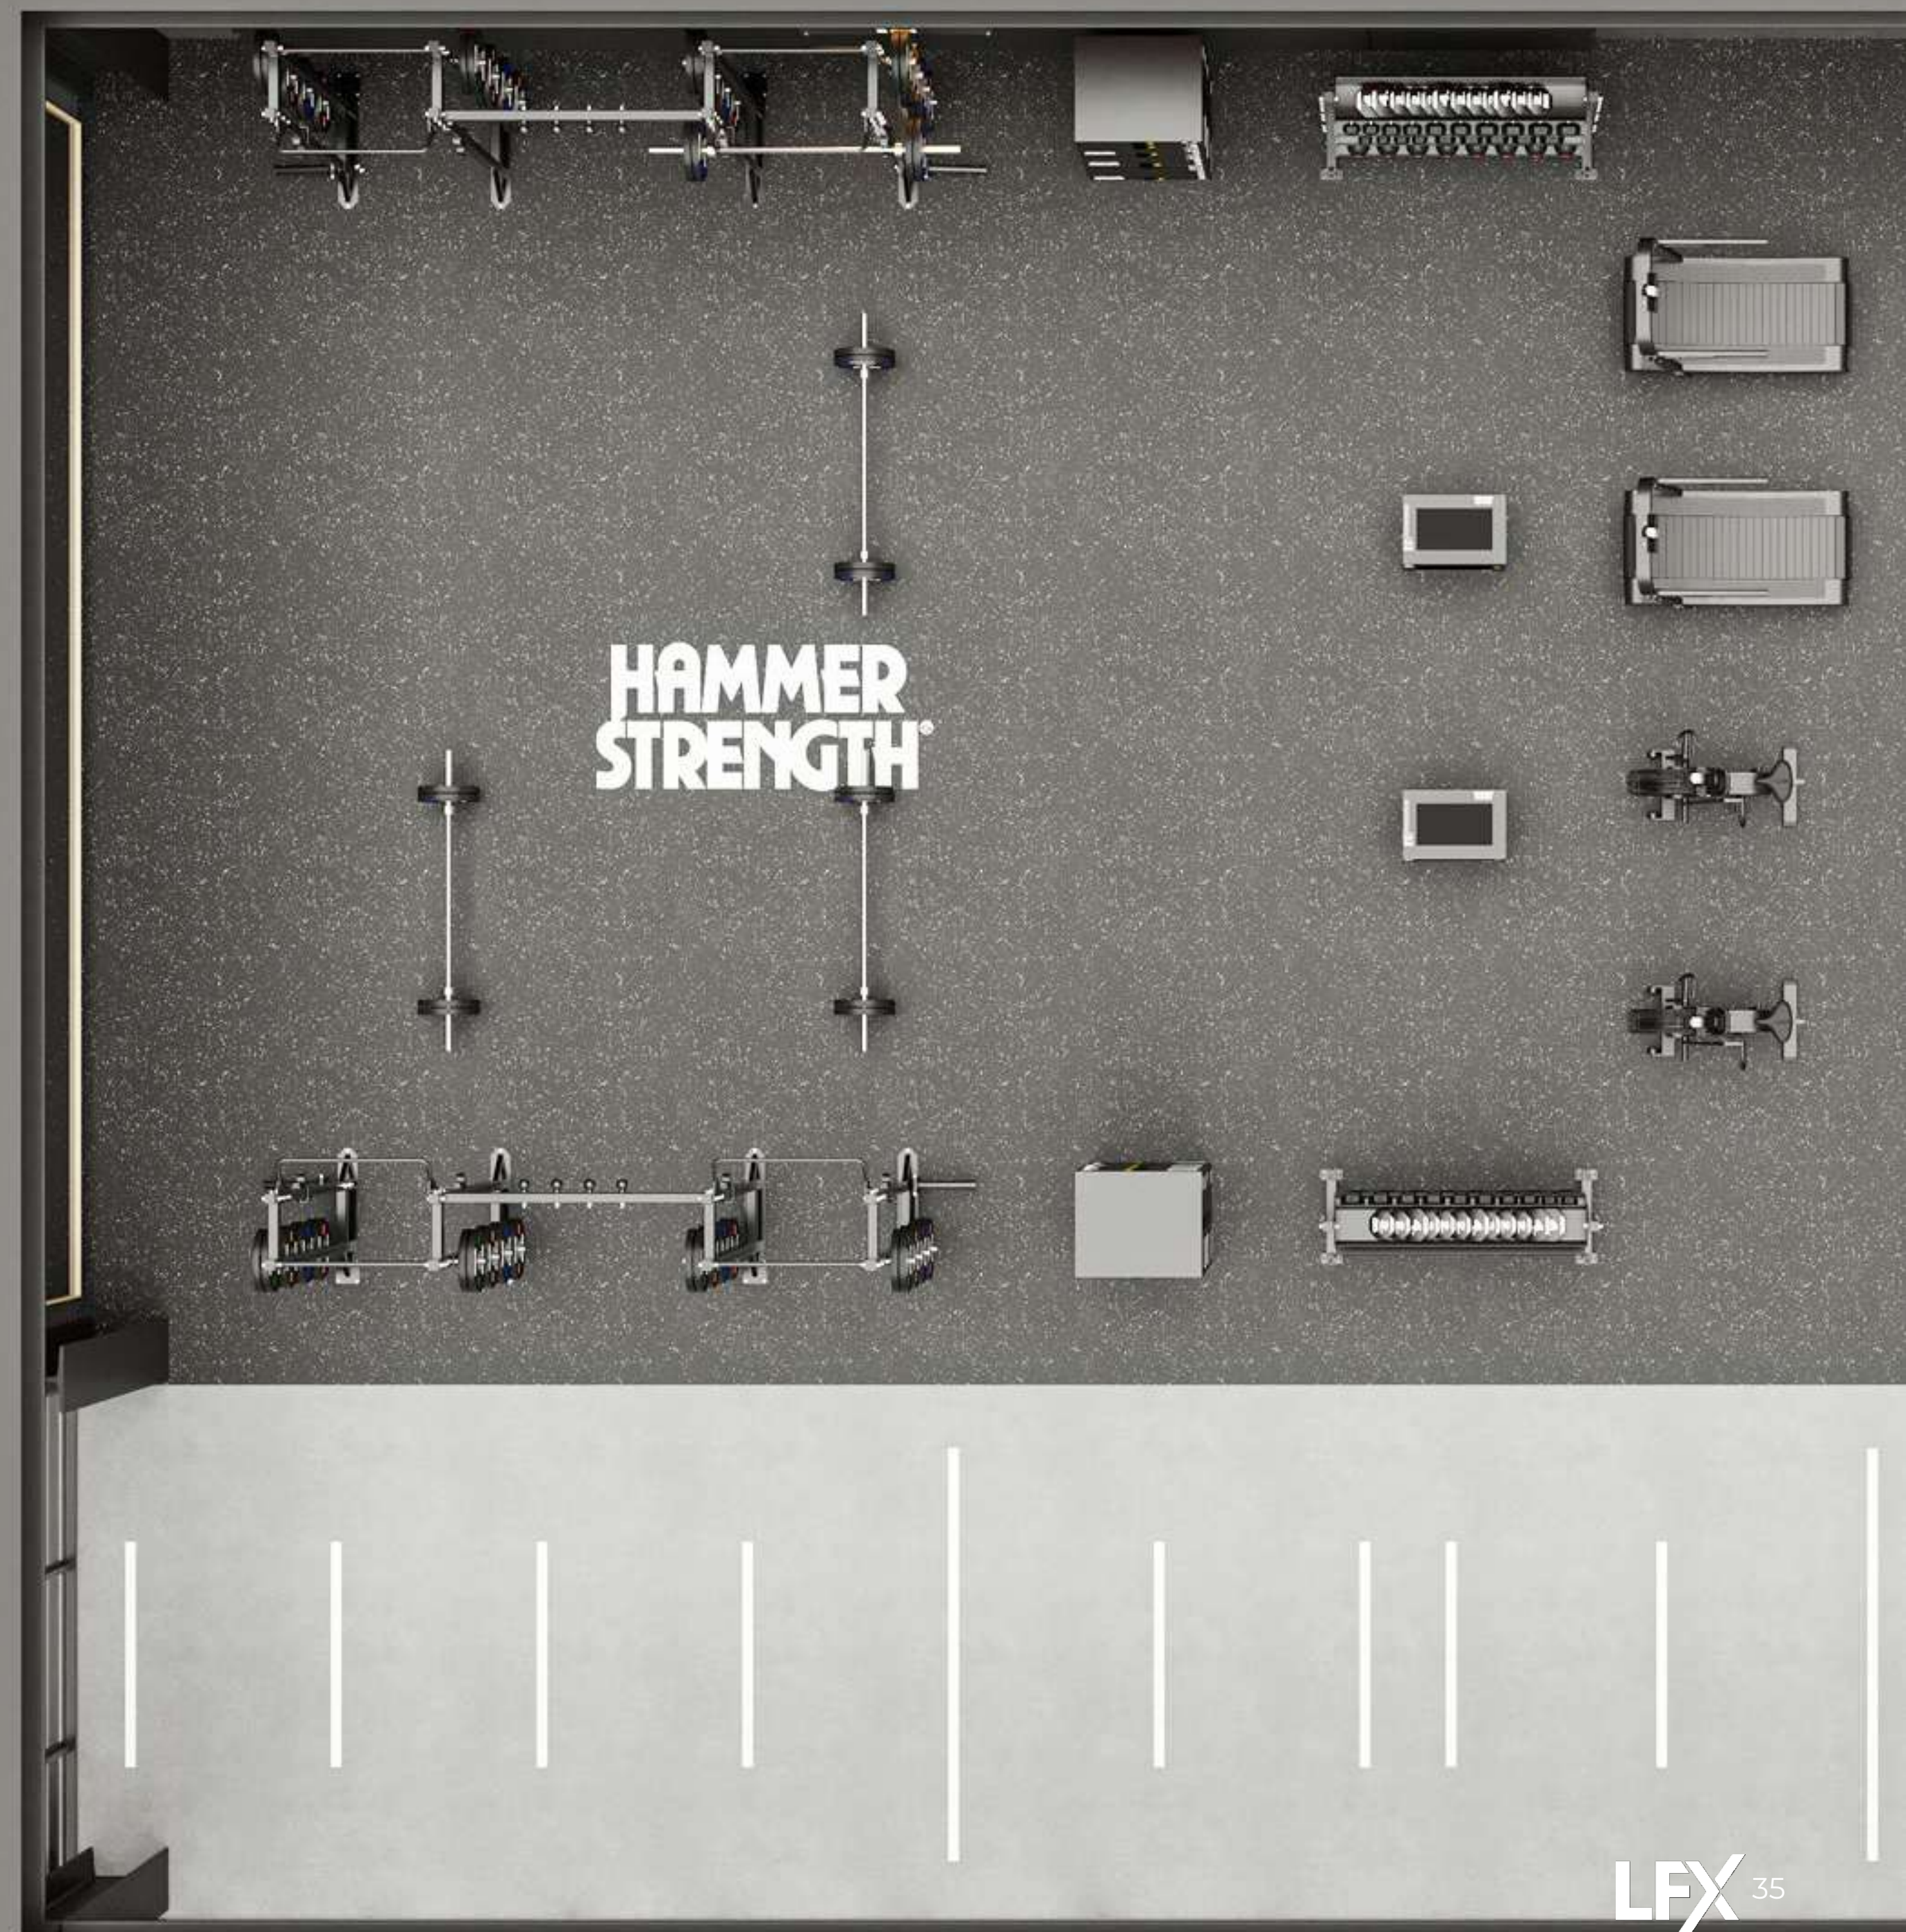

ABOUT **COMPETE**

Demand a new level of intensity from exercisers with **Compete**. Explosive movements, Olympic lifting, and plyometric training call to those **advanced exercisers who want to bring out their inner athlete**.

EQUIPMENT

Compete has been designed to put a focus on performance and versatility in a functional training space.

- 2 HD Athletic Perimeters provide storage options and 4 barbell training stations.
- Heavy accessories up to 32kg, including bumper plates, barbells, kettlebells and dumbbells, among others.
- 2 Stackable sets of plyo boxes, and 2 independent plyo boxes.
- 2 HD Air Bikes and 2 HD Treads

APPLICATION

- Designed to accommodate Small Group Training, Personal training, and individualized Functional Training.
- The HD Air Bikes and HD Treads facilitate the implementation of HIIT sessions with ease.
- Supports core, strength, bodyweight, and Olympic lifting exercises