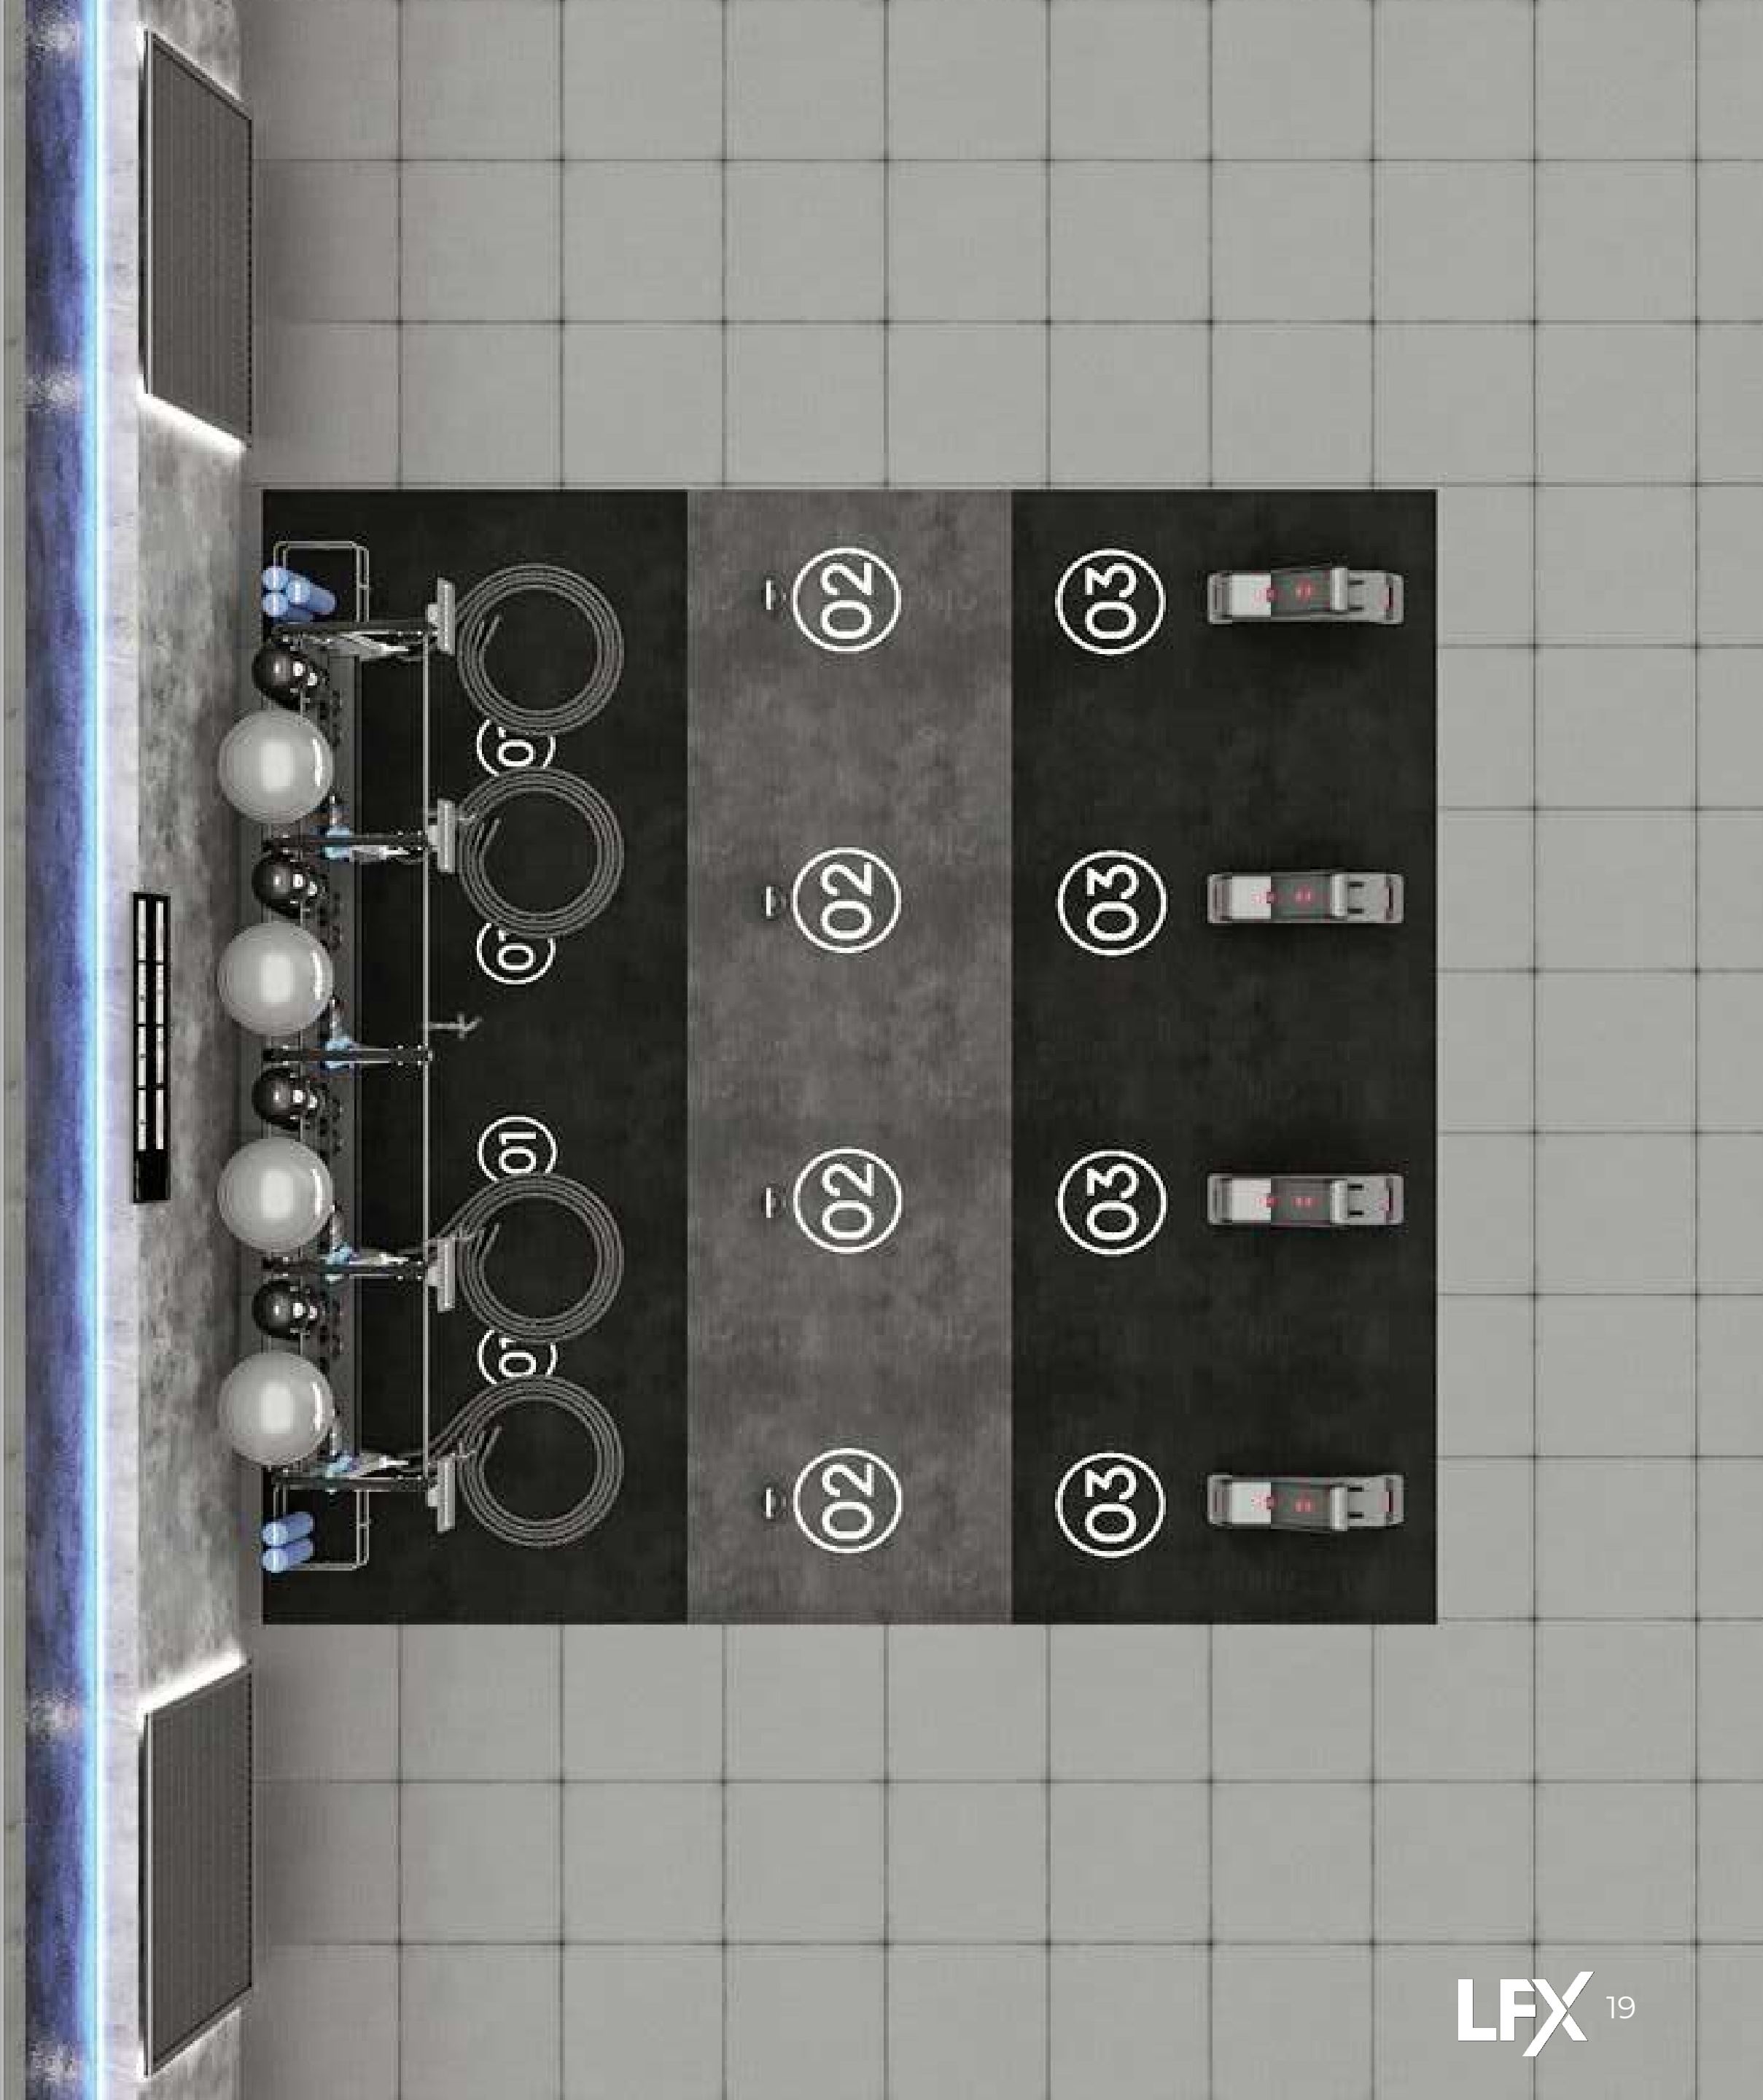

ABOUT **EVOLVE**

Evolve is unique in its capacity to **welcome and challenge exercisers of any level**, allowing for a variety of body weight and traditional strength training movements.

EQUIPMENT

Evolve has been designed to welcome all exercisers regardless of the fitness level.

- A 4-Bay SYNRGY180 combines storage space with training stations, wall ball targets and battle ropes.
- Soft accessories up to 20kg, including Stability Balls, Medicine Balls, Kettlebells, Slam Bags, and Dumbbell, etc.
- 4 Studio Decks.

APPLICATION

- Designed to accommodate small group training, Personal training, and individualized functional training.
- Supports core, strength, and bodyweight exercises.