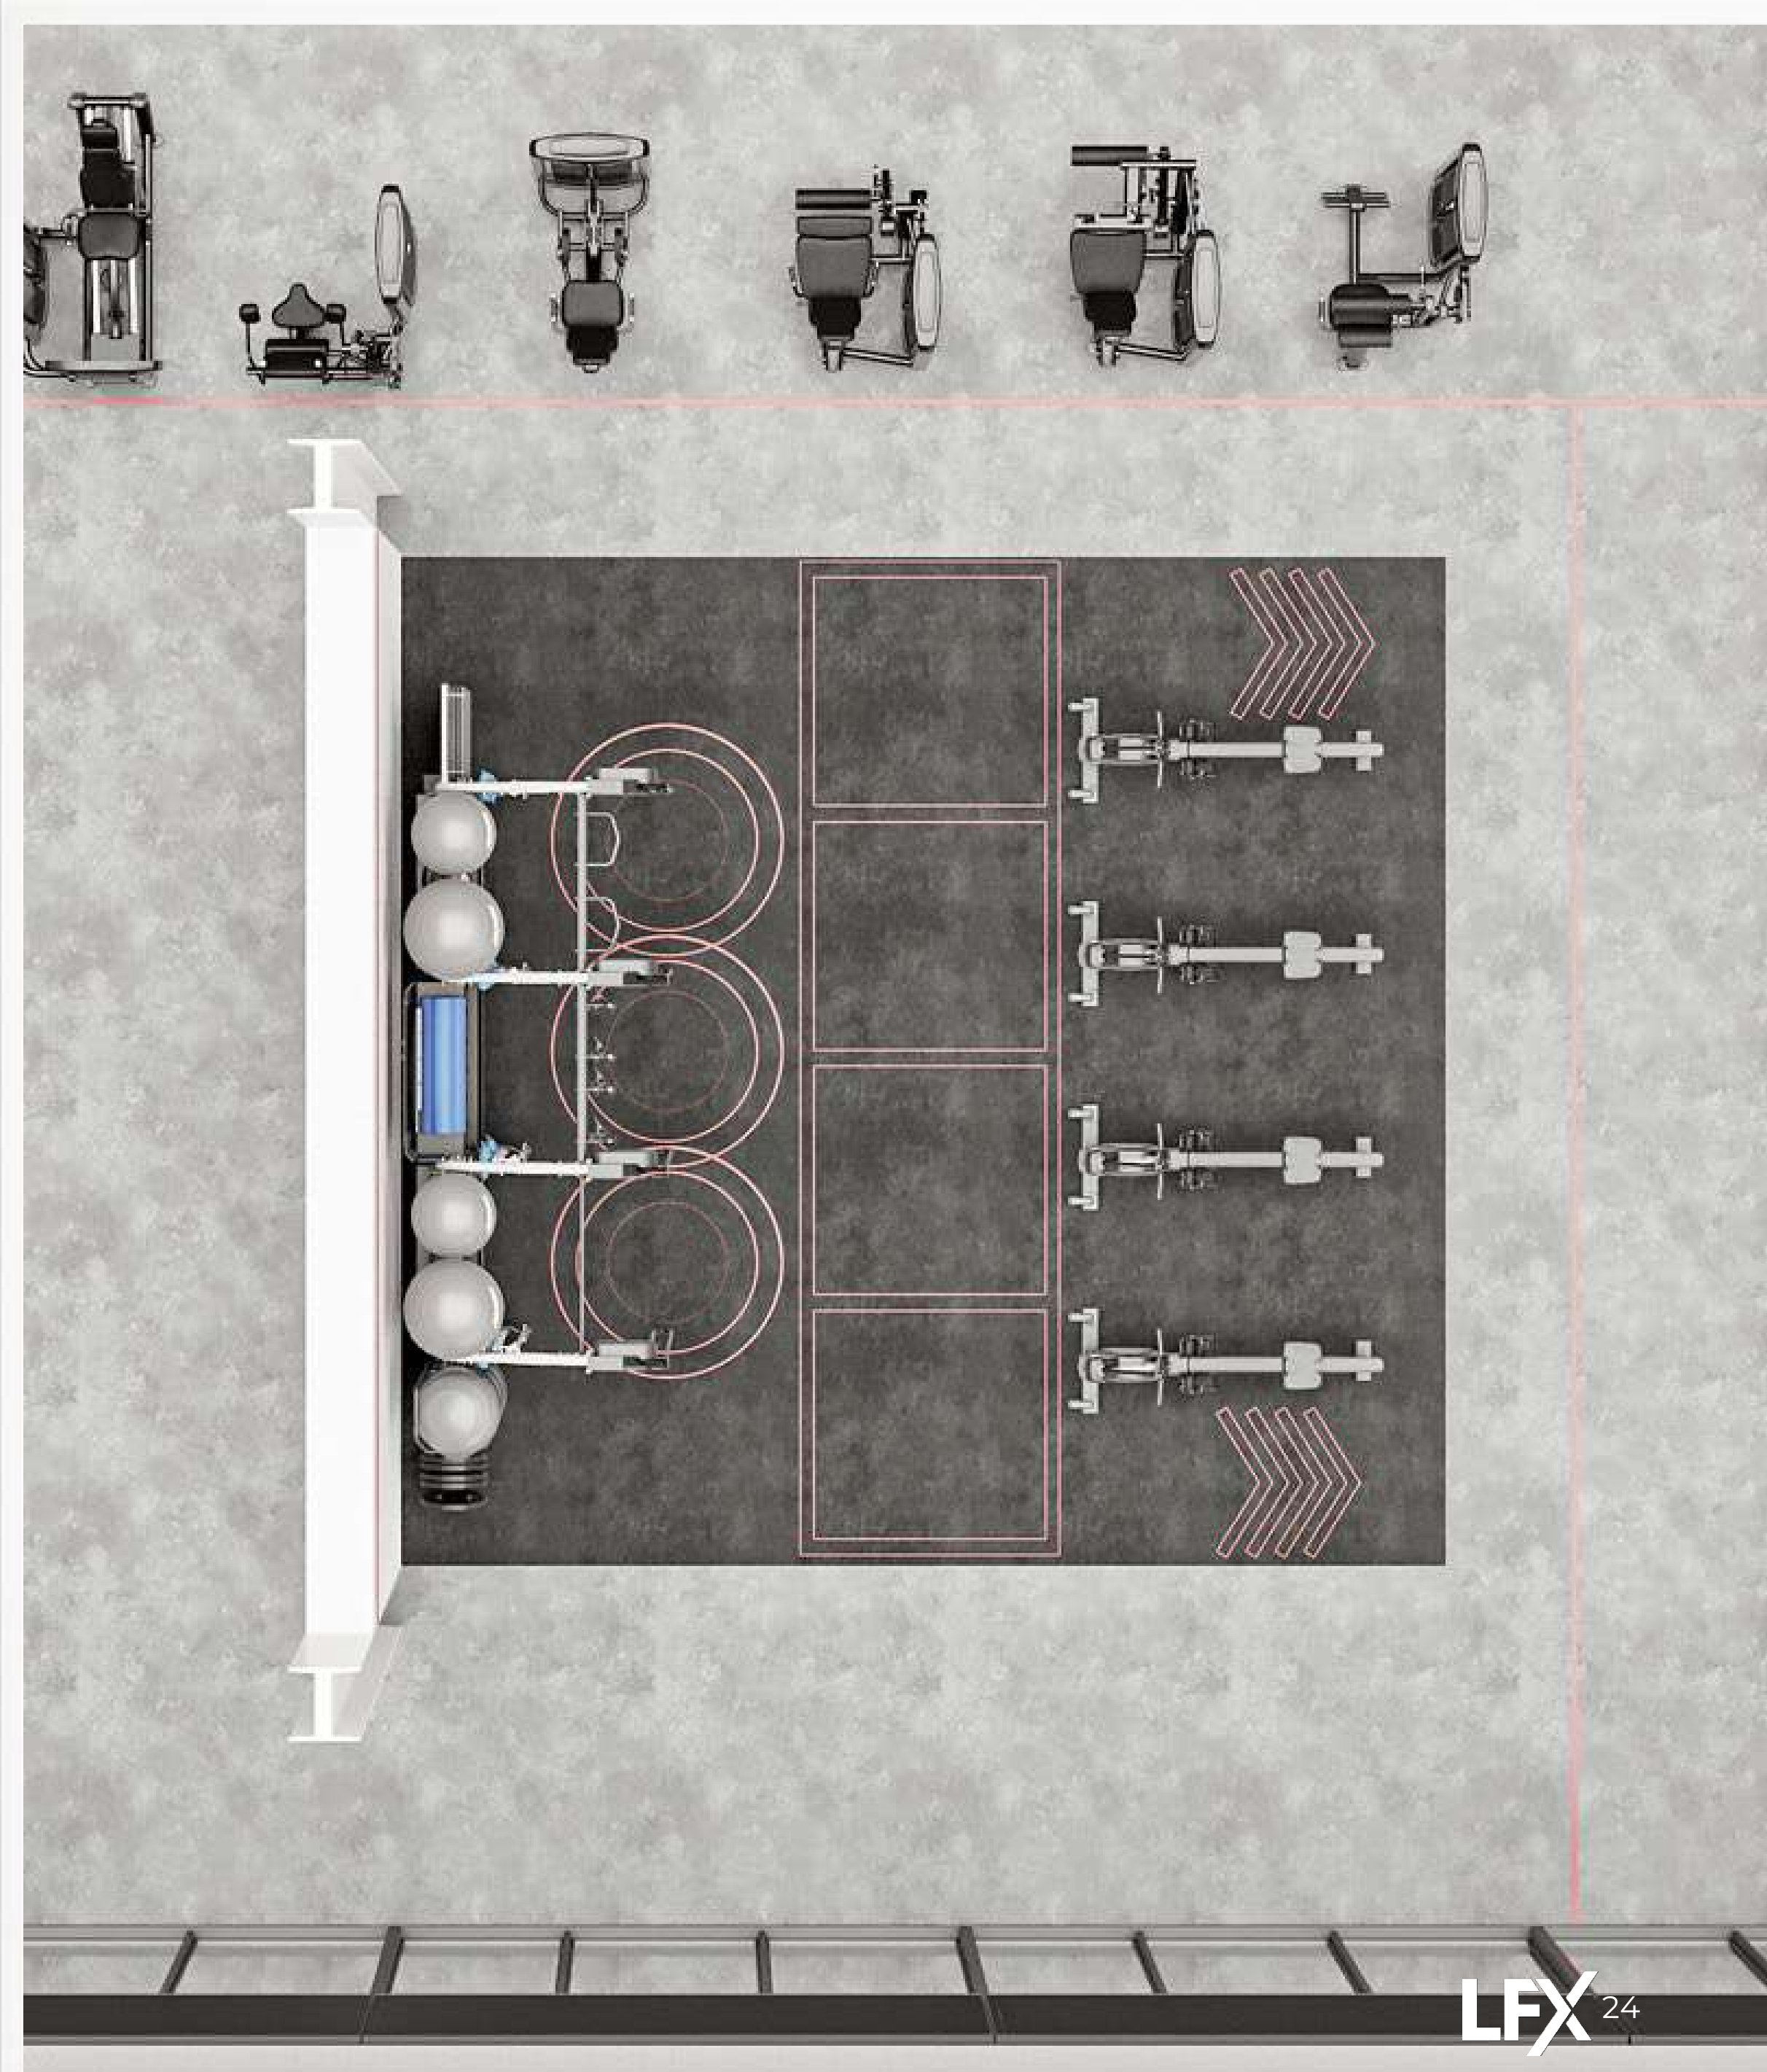

ABOUT **MOTIVATE**

Diversify training sessions with cardio challenges and core training to **drive heart rate and intensity**. **Motivate** is easily scalable for the **beginner exerciser**, while still allowing the **moderate exerciser** to push themselves.

EQUIPMENT

Motivate has been designed to offer a high intensity experience to all exercisers.

- A 3-Bay Synrgy180 combines storage space with training stations rope pulls, and power pivots.
- Soft accessories up to 24kg, including Stability Balls, Medicine Balls, Kettlebells, Slam Bags, and Dumbbells among others.
- 4 Heat Rowers

APPLICATION

- Designed to accommodate Small Group Training, Personal Training, and individualized Functional Training
- Supports core, strength, bodyweight, and cardio exercises.