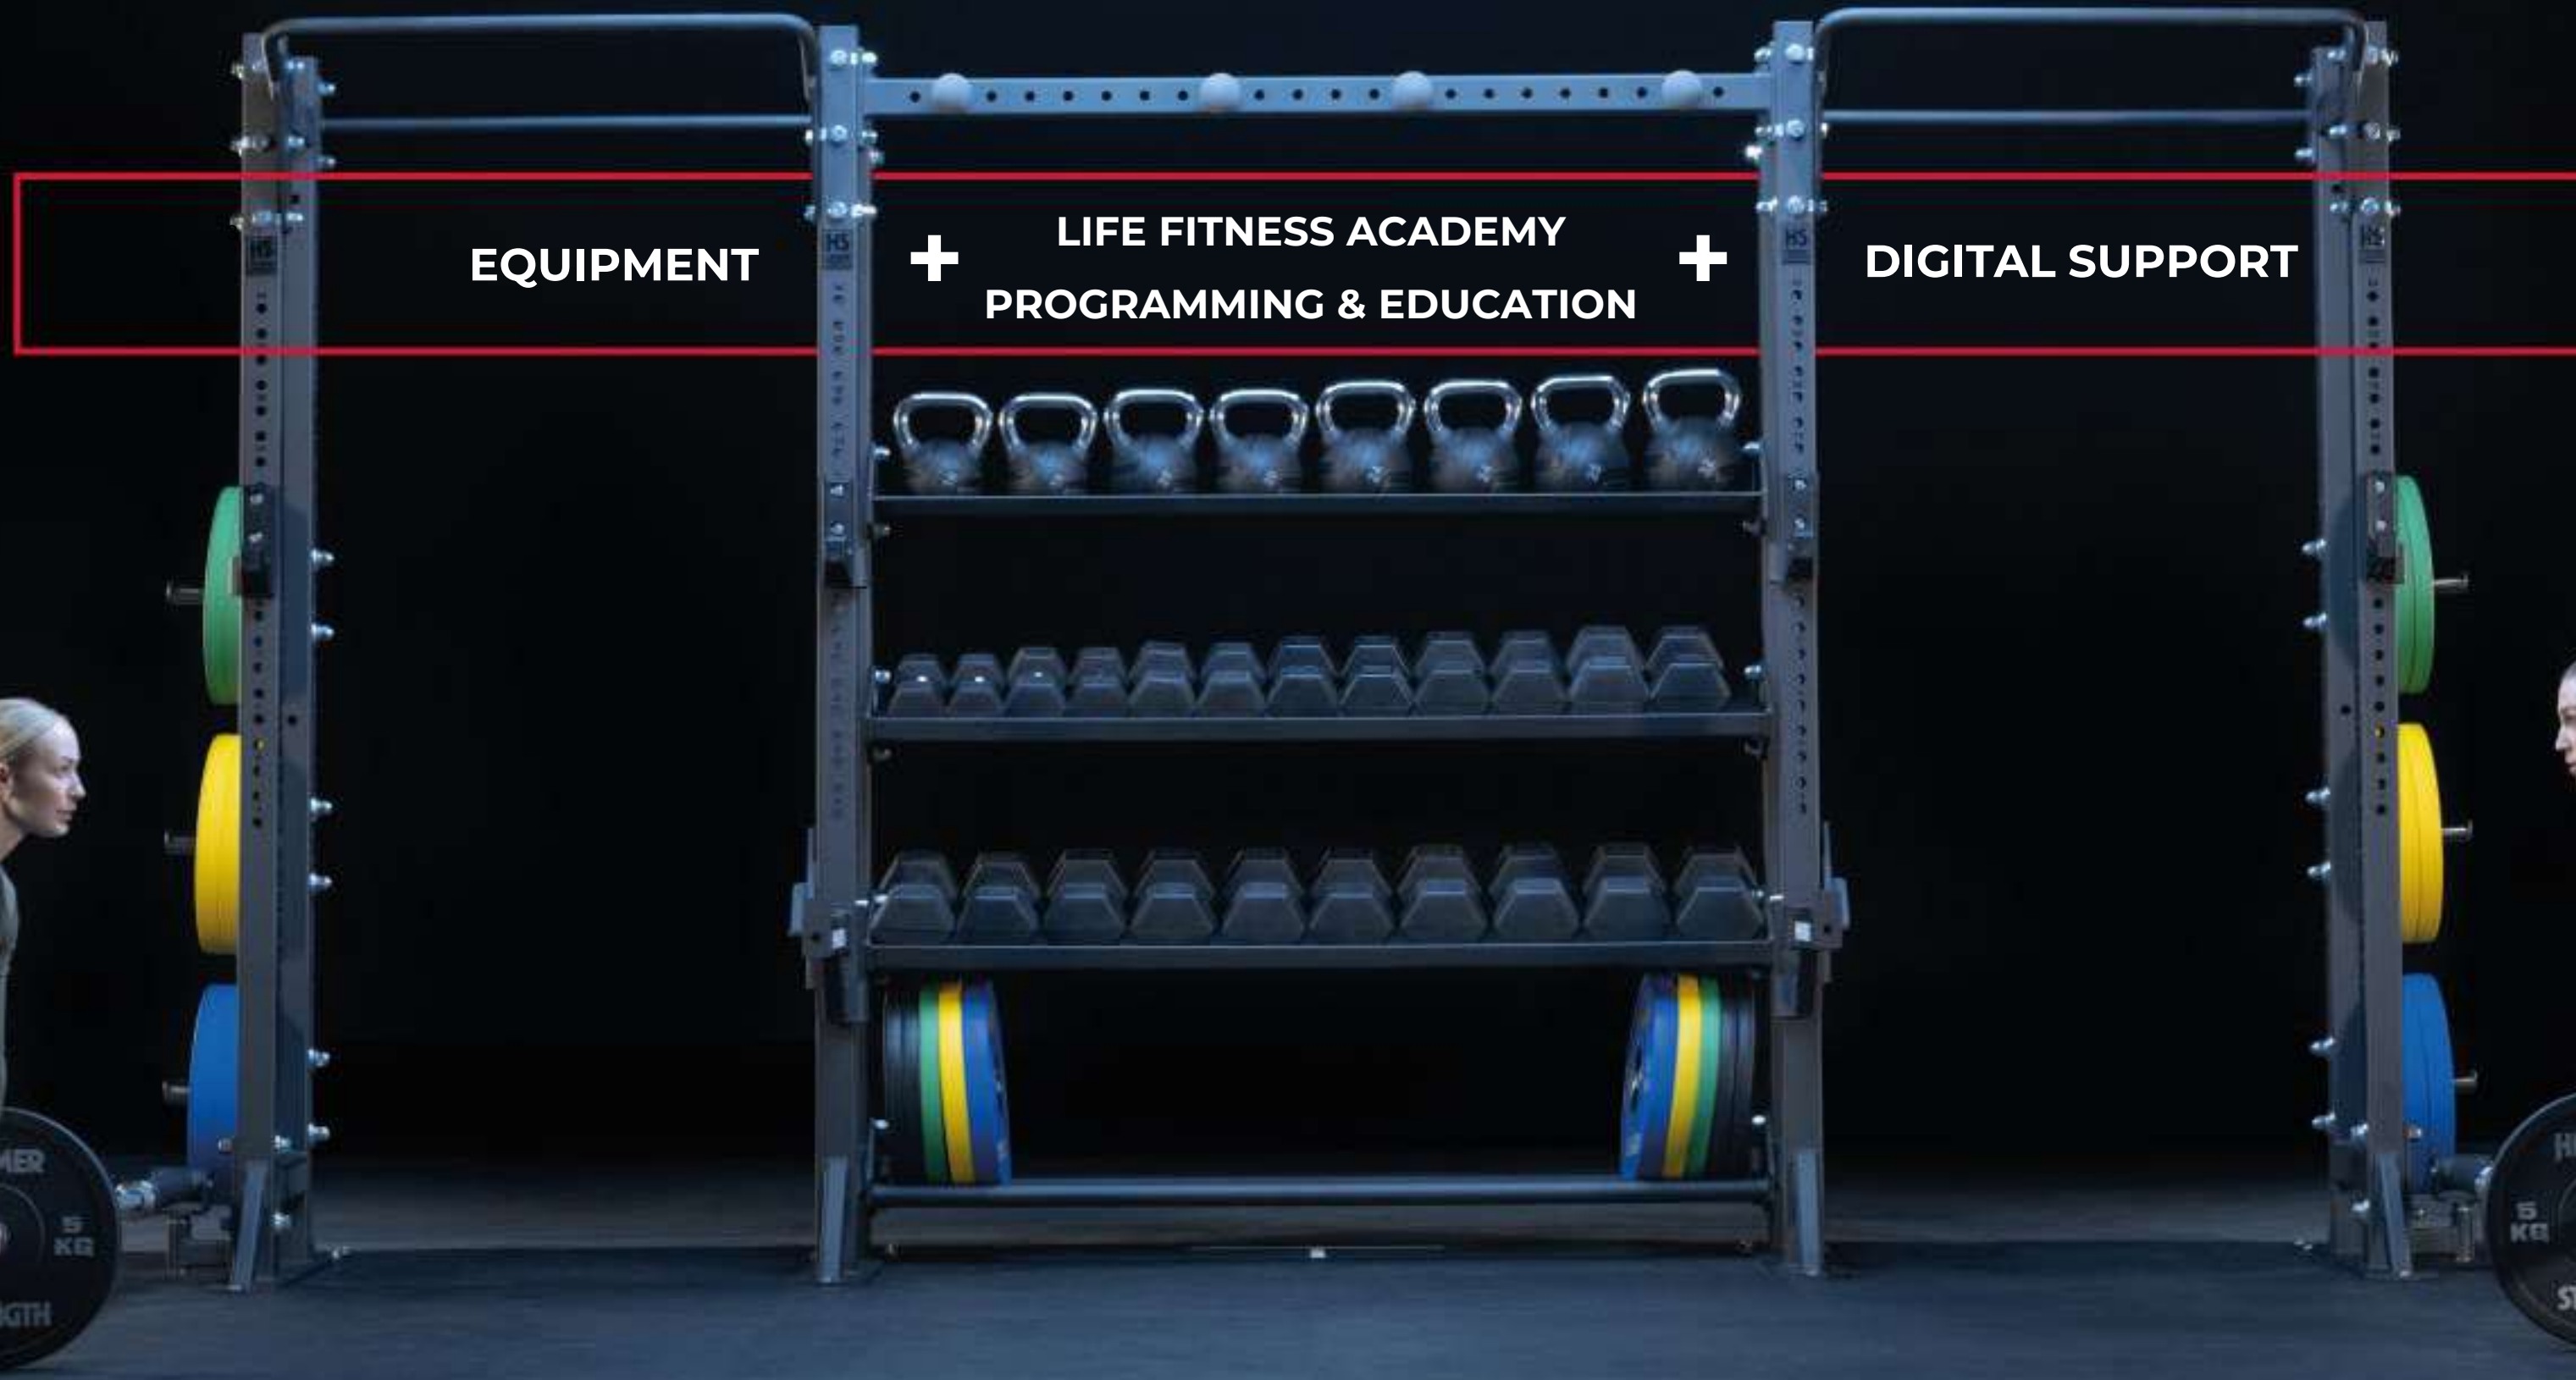

LFX *LifeFitness*
**HAMMER
STRENGTH**

PACKAGES BROCHURE

LFX IS A NEW FUNCTIONAL TRAINING APPROACH.

Bringing together best-in-class Life Fitness and Hammer Strength equipment, LFX creates functional training spaces that elevate the fitness experience and help you and your members reach beyond your goals.

Used in small group training, personal training, or individual applications, LFX creates an exciting modern offering that attract new members, builds loyalty, and optimizes the fitness space in your facility.

INTRODUCING **LFX** PACKAGES

WHAT DO LFX PACKAGES INCLUDE?

Equipment Packages + Digital Support + Life Fitness Academy Programming and Education

A comprehensive combination of fitness products, programming, education, and digital solutions offered by Life Fitness.