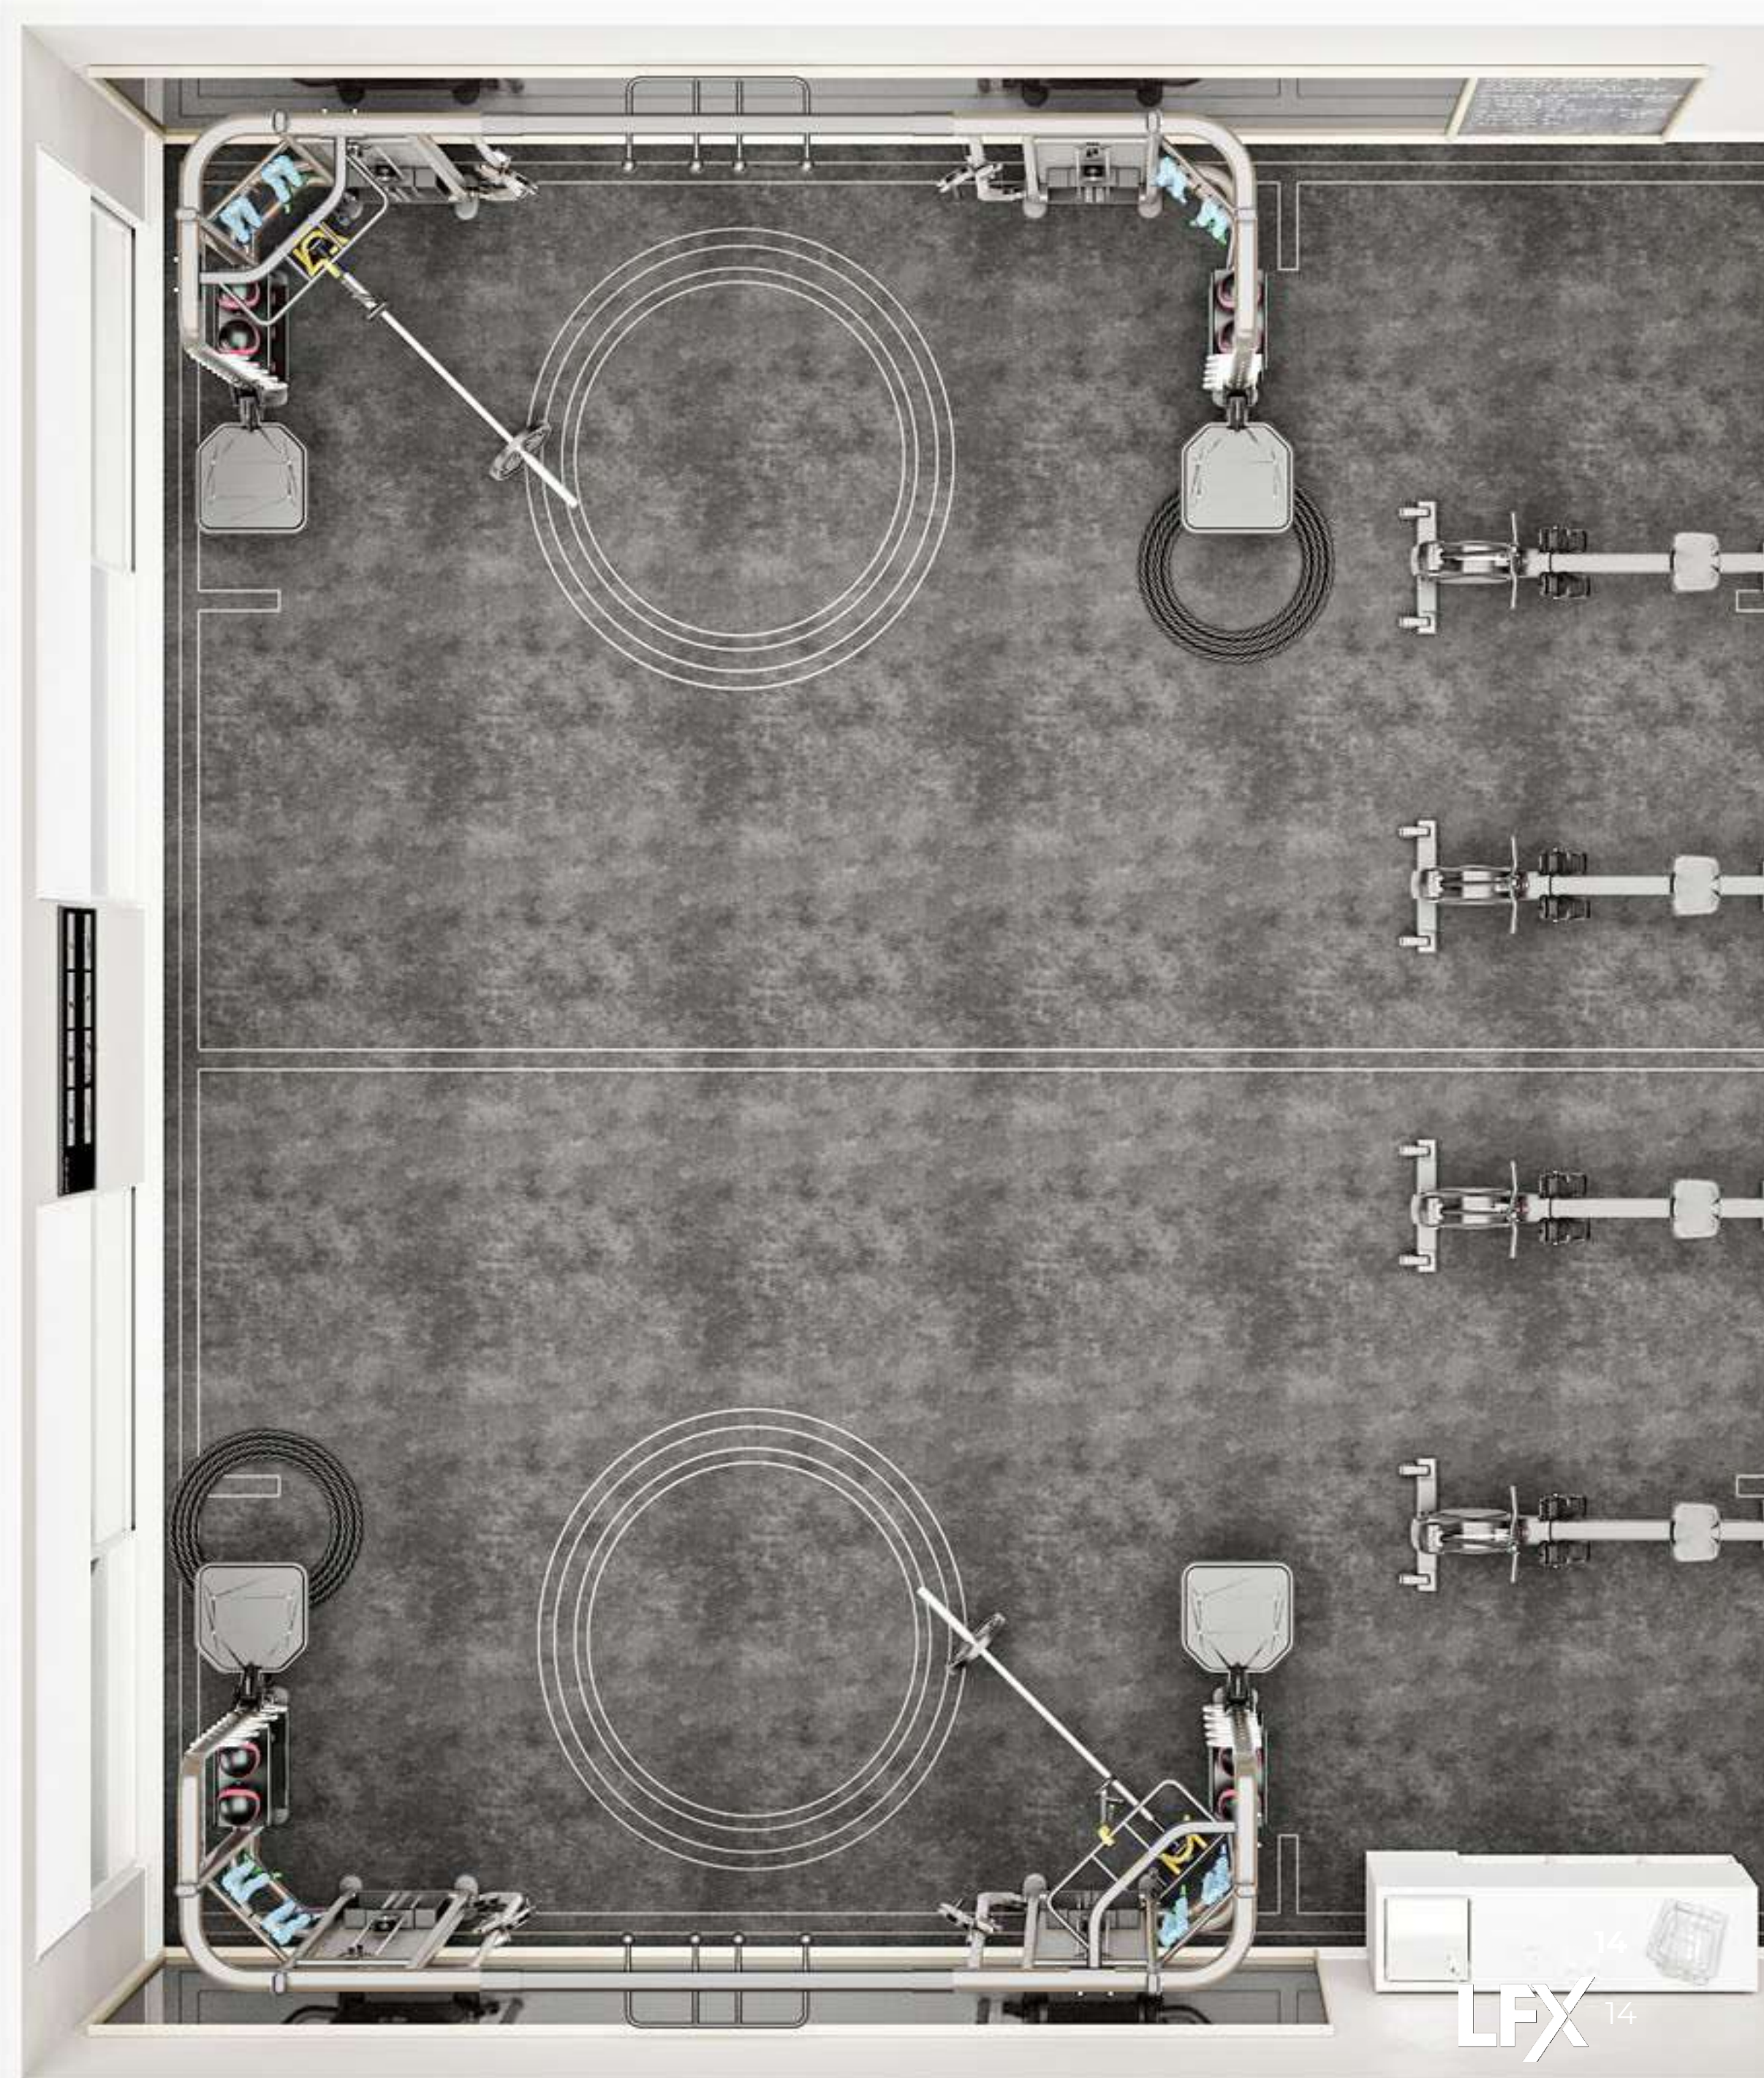

ABOUT **EXCEL**

A **unique balance of equipment** that incorporates cable training, providing **endless variety**, varying intensity levels, technical challenges, and strength work for **moderate to advanced exercisers**.

EQUIPMENT

Excel has been designed as a comprehensive space that maximizes the versatility of training options.

- 2 Cable-Versa Synrgy90 provide cable training, workout stations, and storage options.
- 4 Heat Rowers
- Soft accessories up to 20kg, including Medicine Balls, Kettlebells, and cover bands.
- Bolt down required

APPLICATION

- Designed to accommodate Small Group Training, Personal training, and individualized Functional training.
- Supports core, strength, bodyweight, and cardio exercises.