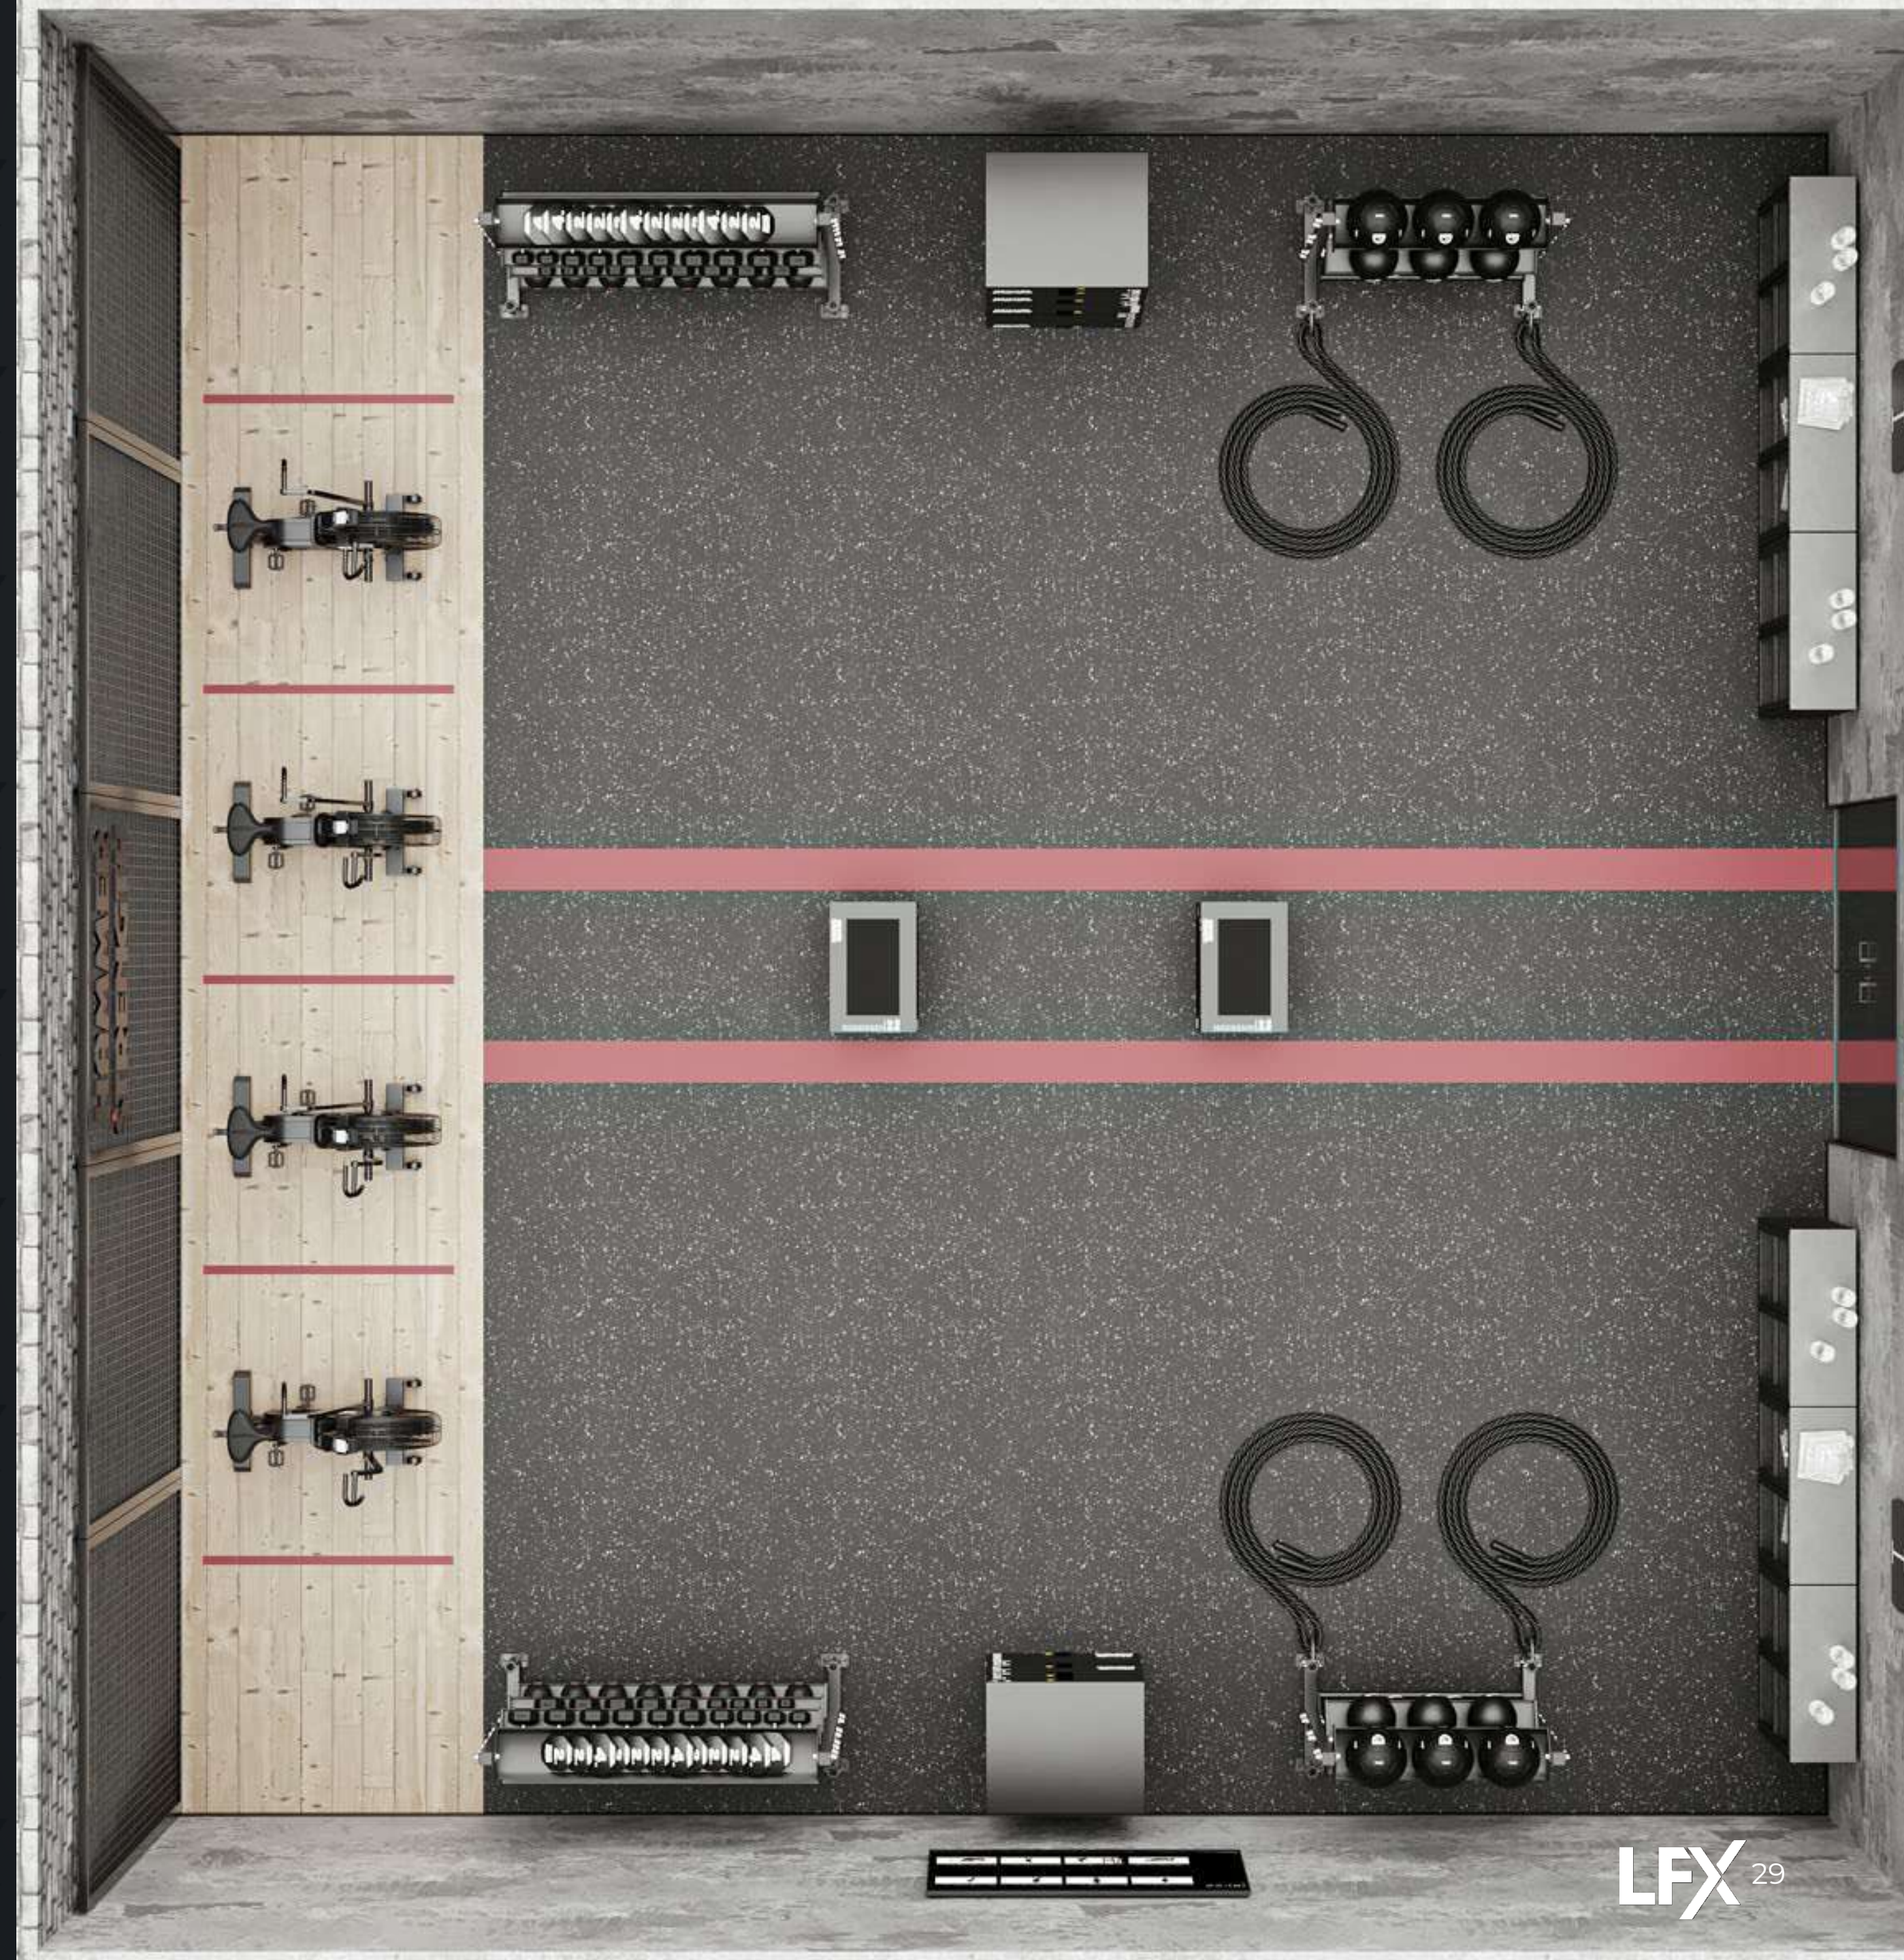

ABOUT **IGNITE**

Encourage exercisers to intensify their workouts with **Ignite**.

Explosive movements and high-intensity interval training can be used to strengthen **beginner to moderate exercisers**.

EQUIPMENT

Ignite creates a performance environment by bringing explosiveness and high intensity to the functional training protocols.

- 4 Storage Racks with 4 battle ropes.
- Heavy accessories up to 32kg, including Kettlebells, Dumbbells, Slam Bags, and Slam Balls, among others.
- 4 HD Air Bikes
- 2 Stackable sets of plyo boxes, and 2 independent plyo boxes.

APPLICATION

- Designed to accommodate Small Group Training, Personal training, and individualized Functional Training.
- The HD Air Bikes facilitate the implementation of HIIT sessions with ease.
- Supports core, strength, bodyweight, and cardio exercises