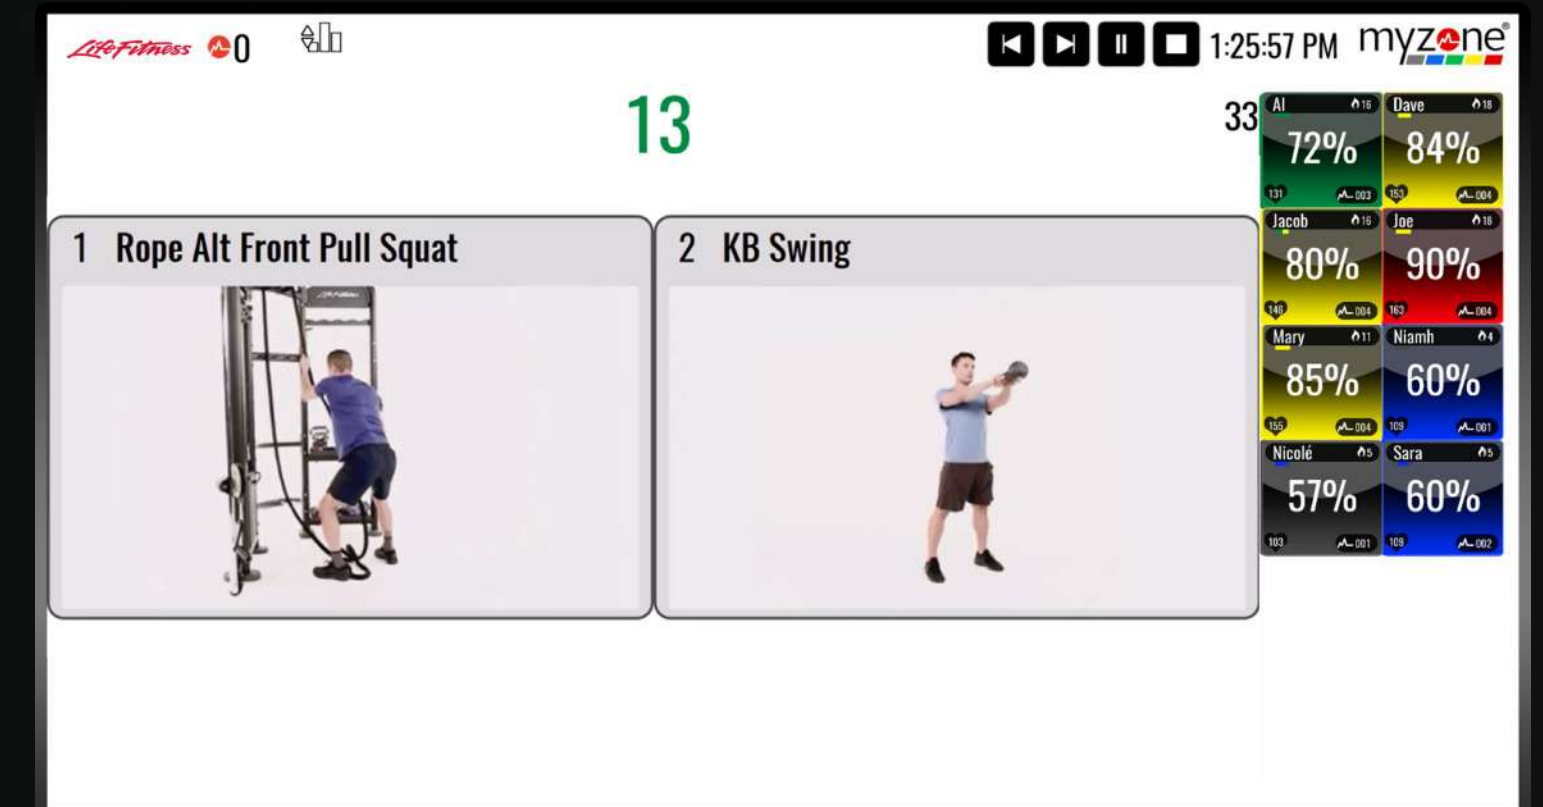

LFX x myzone®

Bringing a new dynamic to your class and space by providing:

- Clear exercise visuals
- Live HR monitoring to every member via on-screen personal tiles.
- An extended library of exercise using Life Fitness equipment.

Member tiles show them how hard they're working, and calories burned. This clear exercise and effort instruction allows the instructor to focus on form and participant motivation.